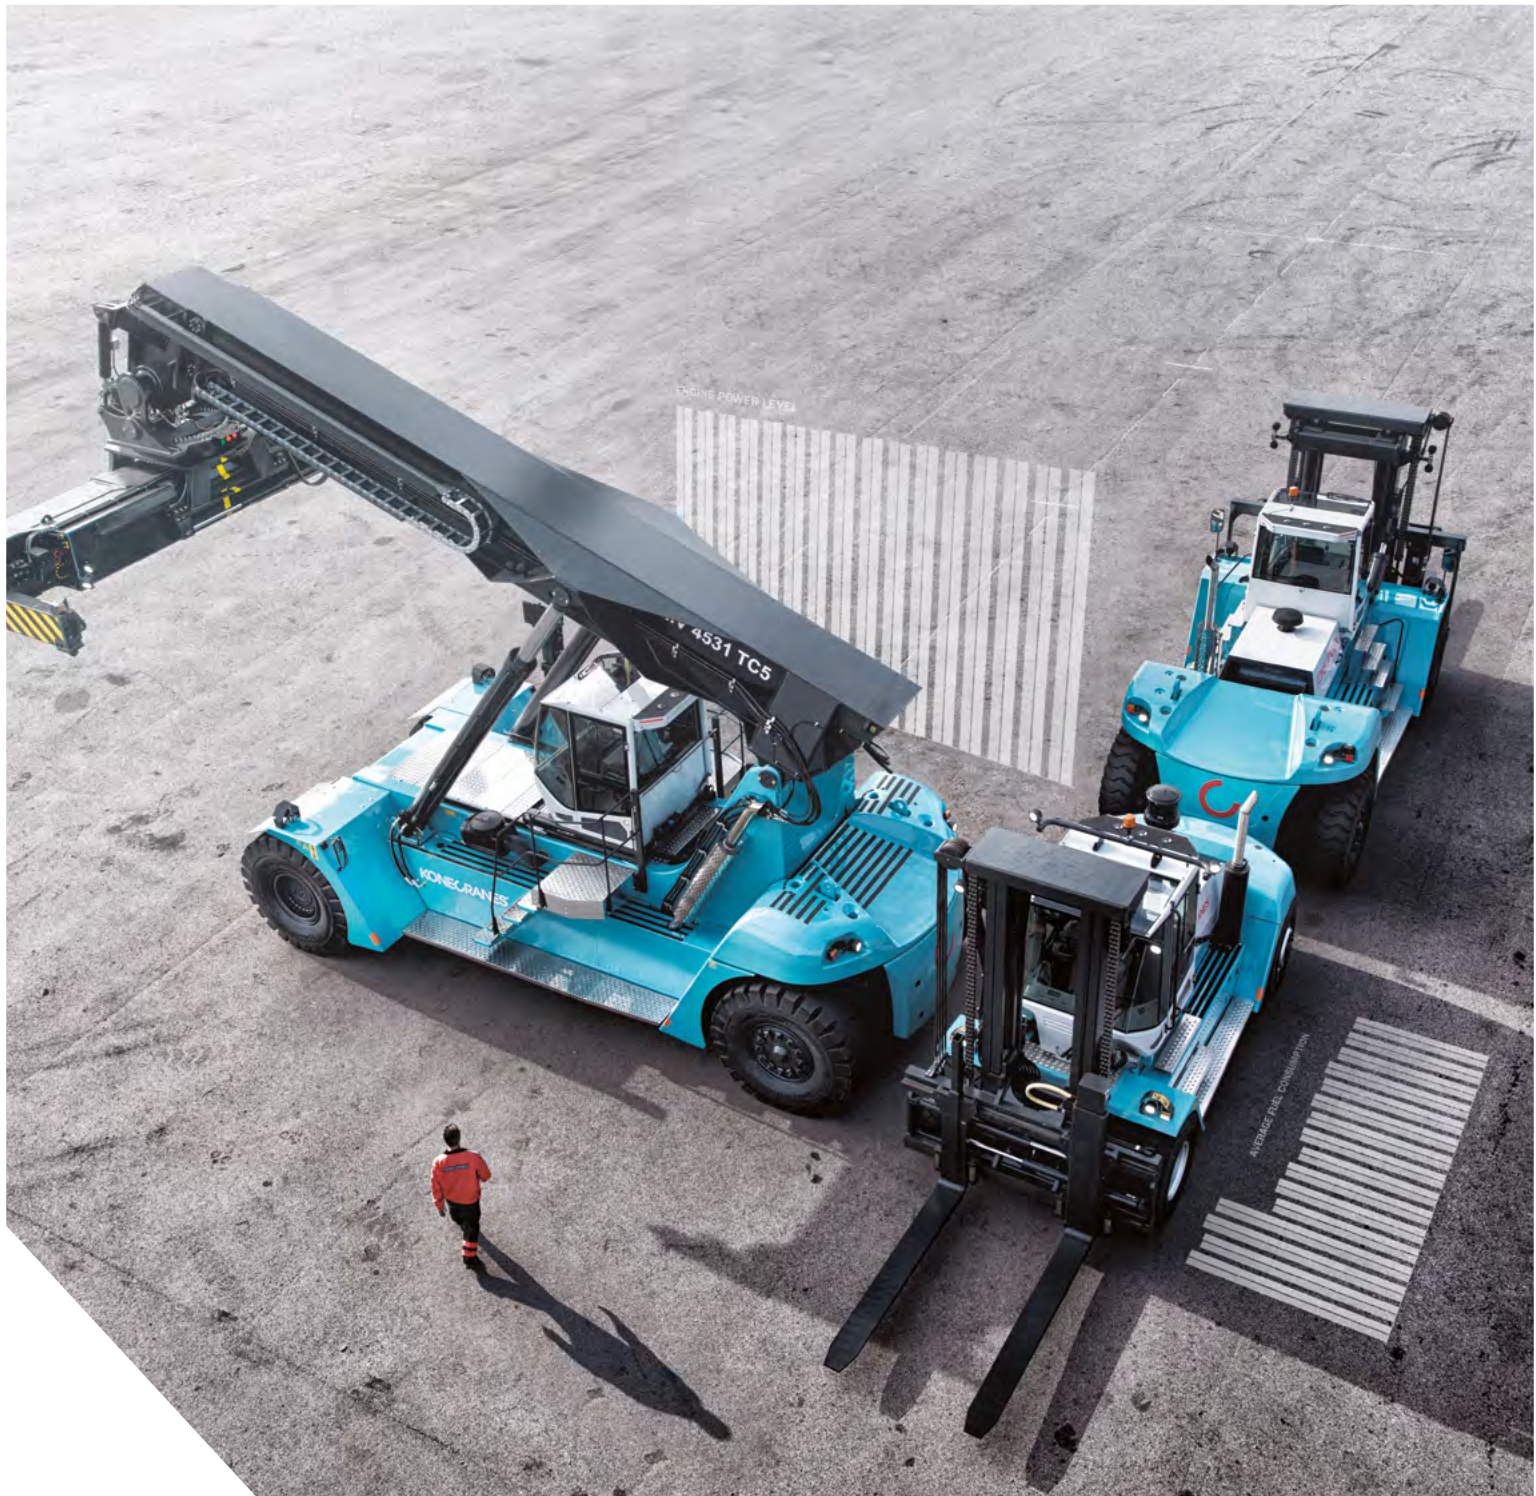

INDUSTRIAL CRANES  
NUCLEAR CRANES  
PORT CRANES  
**HEAVY-DUTY LIFT TRUCKS**  
SERVICE  
MACHINE TOOL SERVICE

**KONECRANES**<sup>®</sup>  
Lifting Businesses<sup>™</sup>

**Power Drive for Lift Trucks**  
**SAME POWER**  
**- LESS FUEL**

# YOU DON'T HAVE TO CHOOSE BETWEEN FUEL SAVINGS AND PERFORMANCE

**Konecranes Power Drive is a new option for even more eco-efficient and economical lift truck usage.**

Like in all our Konecranes Lift Trucks, the true value lies in the small and intelligent details that make our products one of the world's advanced lift trucks. Power Drive makes no exception – a well-designed option within your lift truck's driveline brings remarkable fuel savings without compromising on the performance. **Additionally it reduces noise level and pays itself back in less than year.**

## A LITTLE INVESTMENT BRINGS SIGNIFICANT SAVINGS

By adding a new hydraulic system configuration and optimizing the rpm in addition to a transmission with lock-up function, we have made sure that the fuel consumption is cut whilst the performance is unaffected. By placing the Power Drive system to a new machine, you can save thousands of euros annually compared to lift trucks with normal driveline.

## AVAILABLE FOR HEAVY MACHINES

Power Drive is available for all Konecranes heavy duty lift trucks that uses a 1.1 liter engine from Volvo.

Fork lift trucks, 37 to 65 tons

Laden container handlers, up to 45 tons